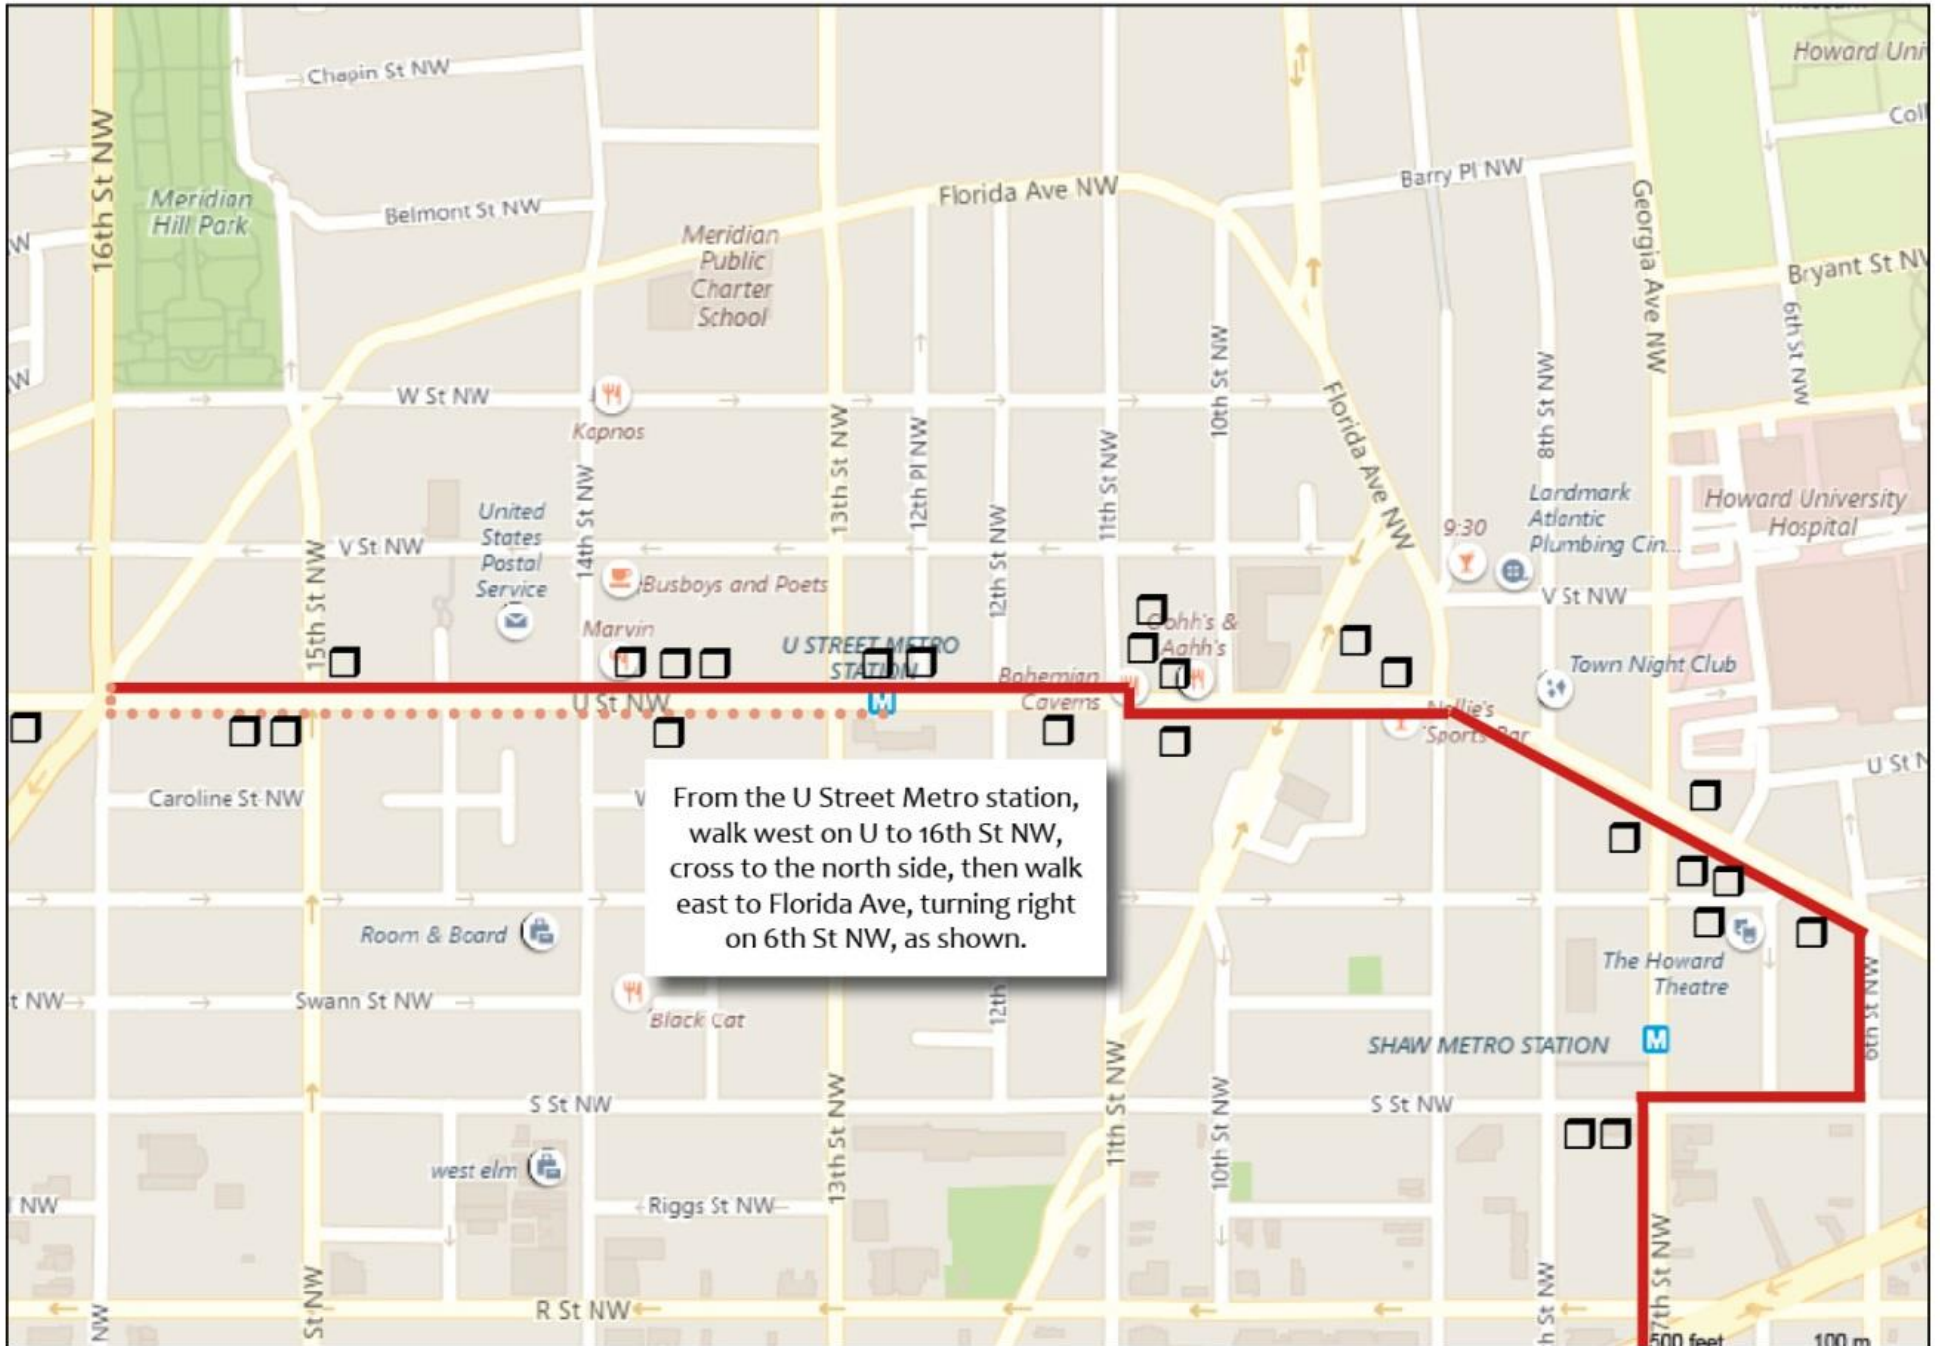

Washington, DC ☐ Murals Walk (1)

From the U Street Metro station, walk west on U to 16th St NW, cross to the north side, then walk east to Florida Ave, turning right on 6th St NW, as shown.

Washington, DC ☐ Murals Walk (2)